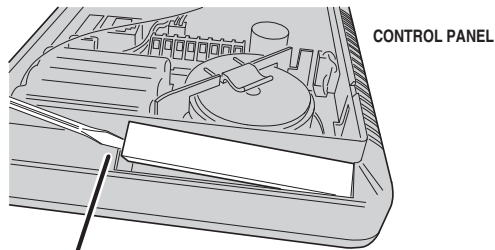

1. REMOVE ANTENNA COVER

USE A SMALL SCREWDRIVER TO PRY OPEN THE ANTENNA ACCESS COVER

NOTE: IF USING AN EXTERNAL GSM ANTENNA SKIP THIS STEP