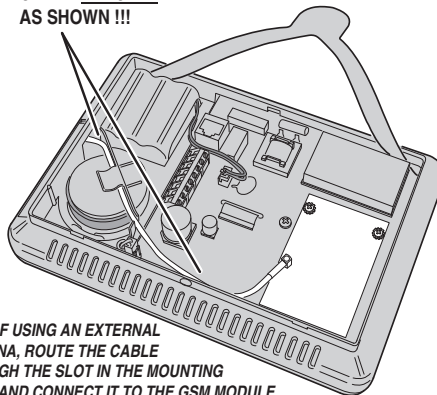

4. CONNECT ANTENNA

ROUTE GSM ANTENNA CABLE EXACTLY AS SHOWN !!!

NOTE: IF USING AN EXTERNAL ANTENNA, ROUTE THE CABLE THROUGH THE SLOT IN THE MOUNTING PLATE AND CONNECT IT TO THE GSM MODULE