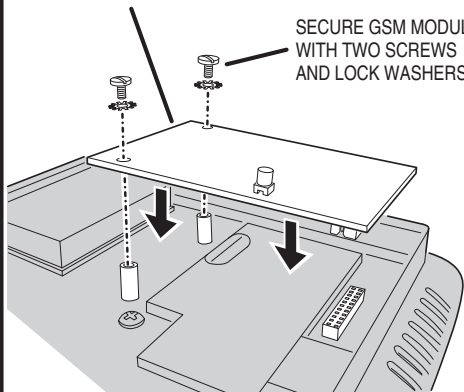

3. INSTALL GSM MODULE

PLUG GSM MODULE INTO CONTROL PANEL

SECURE GSM MODULE WITH TWO SCREWS AND LOCK WASHERS