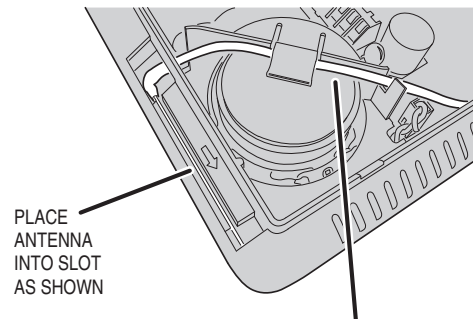

2. INSTALL ANTENNA

PLACE ANTENNA INTO SLOT AS SHOWN

ROUTE GSM ANTENNA CABLE EXACTLY AS SHOWN !!!

NOTE: IF USING AN EXTERNAL GSM ANTENNA SKIP THIS STEP

LIMITED WARRANTY

This 2GIG Technologies product is warranted against defects in material and workmanship for one (1) year. **This warranty extends only to wholesale customers** who buy direct from 2GIG Technologies or through 2GIG Technologies' normal distribution channels. **2GIG Technologies does not warrant this product to consumers.** Consumers should inquire from their selling dealer as to the nature of the dealer's warranty, if any. **There are no obligations or liabilities on the part of 2GIG Technologies for consequential damages arising out of or in connection with use or performance of this product or other indirect damages with respect to loss of property, revenue, or profit, or cost of removal, installation, or reinstatement.** All implied warranties, including implied warranties for merchantability and implied warranties for fitness, are valid only until the warranty expires. **This 2GIG Technologies Warranty is in lieu of all other warranties express or implied.**

All products returned for warranty service require a Return Product Authorization Number (RPA#). Contact 2GIG Technologies at 866-670-1591 for an RPA# and other important details.